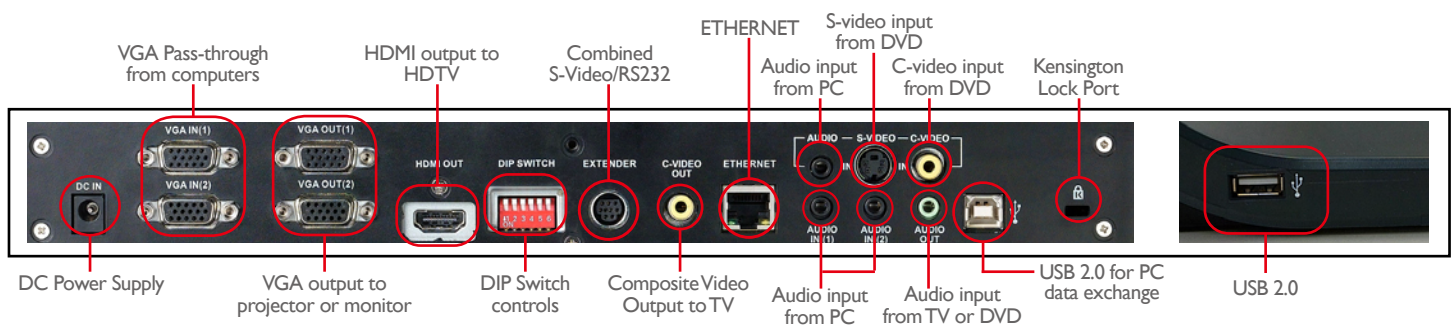

OTHER

Weight : 12.3 lbs (5.6 Kg)
Dimensions Operating : 17" x 15" x 23" (437 x 385 x 585 mm) (L x W x H)
Dimensions Folded : 17" x 15" x 6" (437 x 385 x 152 mm) (L x W x H)
Warranty : 5-year
Compliance : Lumens™ comply with these important standards : FCC-EMI, cUL, CE-EMC, CE-LVD, RoHS, and WEEE

I/O CONNECTIONS

Lumens™
Brighter Teaching

Lumens Integration, Inc.
4116 Clipper Court
Fremont, CA. 94538
Phone : 615 530 7236
Fax : 510 252 1389
<http://www.lumenseu.com>

EP-Engineering Oy
PL 115
01801 Klaukkala
Phone : (09) 879 5639
Fax : (09) 879 5448
<http://www.mediasolution.fi>