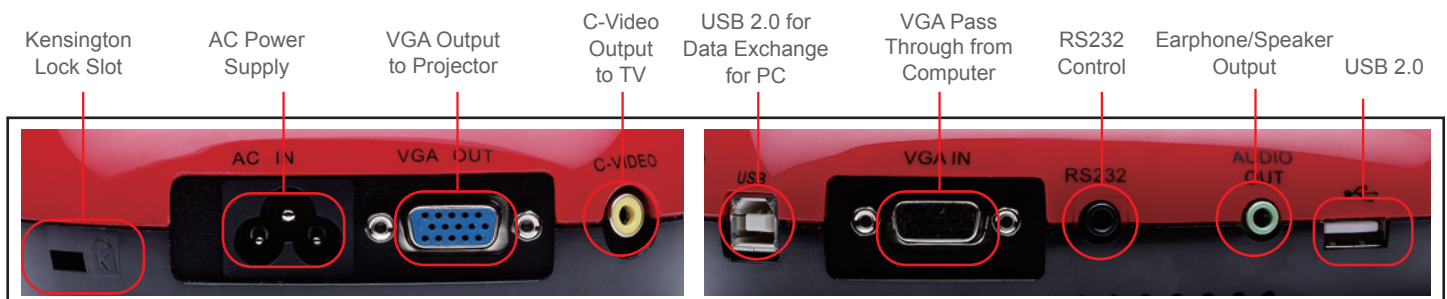

LIGHTING

Lamp Type : 2 lamps for completely even light coverage
Light Box : Optional

INPUT/OUTPUT

Power Supply : Built-in, 100-240 VAC, auto switching
VGA In : Active pass through from the computer
VGA Out : VGA output to the projector
Audio In : Built-in microphone
Audio Out : 3.5mm phone jack for earphones or speakers
Internal Memory Capacity : Up to 120 JPEG images
External Memory Capacity : Support USB Drive
USB Support : USB 2.0 High Speed (up to 480 Mbps) for seamless integration with interactive whiteboards
RS-232 : Yes
C-Video : RCA Jack (PAL, NTSC)

SOFTWARE

Ladibug™ Software Included : Support PC Windows 7, XP, Vista and Mac OSX. (Free download from Lumens™ website.)
Video Recording with Audio : Record video with various compression format.
Image Capture : Single or continuous capture of JPEG images.
Annotation : Add annotations directly to live image.
Controls and Operations : Same set of controls as the remote control
USB Driver : Support UVC, WIA and TWAIN for integration with interactive whiteboards including Promethean™, SMART™, Hitachi Starboard™, Mimio™, and others.

ACCESSORIES

Standard : Power cable, VGA cable, USB cable, Microscope adapter (x 3), Audio Cable, Remote Control
Optional : Padded carrying case, light box, USB 2.0 high speed 5m (15 foot) extension cable, 8m (25 foot) Power cable, RS232 Adapter

I/O CONNECTIONS

OPERATION FUNCTIONS

Auto Tune : Yes, single button to adjust for best possible images
Auto Exposure : Yes
Auto White Balance : Yes
Auto Focus : Yes
Photo/Text Mode : Choose photo/grayscale/text mode
Image Mode : Choose normal/35mm slide/microscope/negative film
Image Capture : Single capturing of images to built-in memory, or to a computer via USB
Video Recording : One-touch, Video recording and playback with audio from built-in microphone
Picture In Picture (PIP) : Yes
Freeze : Yes
Slide Show : FastSlide™ Technology to automatically or manually playback saved images
Image Rotation : Full screen image rotation from 90,180 to 270 degrees
Annotation : Yes, Annotation with or without a computer
Spotlight : Yes
Low Light Mode : Yes
Pan Across the Screen : Enlarged any part of the image and pan it by using the arrow keys.
Mask : Yes
Projector Type : Yes, supports both LCD and DLP projectors
Volume control : Yes, via remote or OSD

SECURITY

Lock-Down Mode : Lock the unit with password entry
Auto Erase Mode : Option to automatically erase internal memory during power down
Anti-Theft : Kensington Lock Port on document camera chassis.
Bolt Holes on Bottom for Mounting : VESA standard 75 x 75 mm (2.95" x 2.95")

OTHER

Weight : 2.3kg (5.0 lbs)
Dimensions Operating : 279 x 152.4 x 279 mm (11" x 6" x 11")(L x W x H)
Dimensions Folded : 177.8 x 152.4 x 279 mm (7" x 6" x 11")(L x W x H)
Warranty : 5 year warranty

COMPLIANCE

Lumens™ comply with these important standards : FCC-EMI, cUL, CE-EMC, CE-LVD, RoHS, and WEEE.